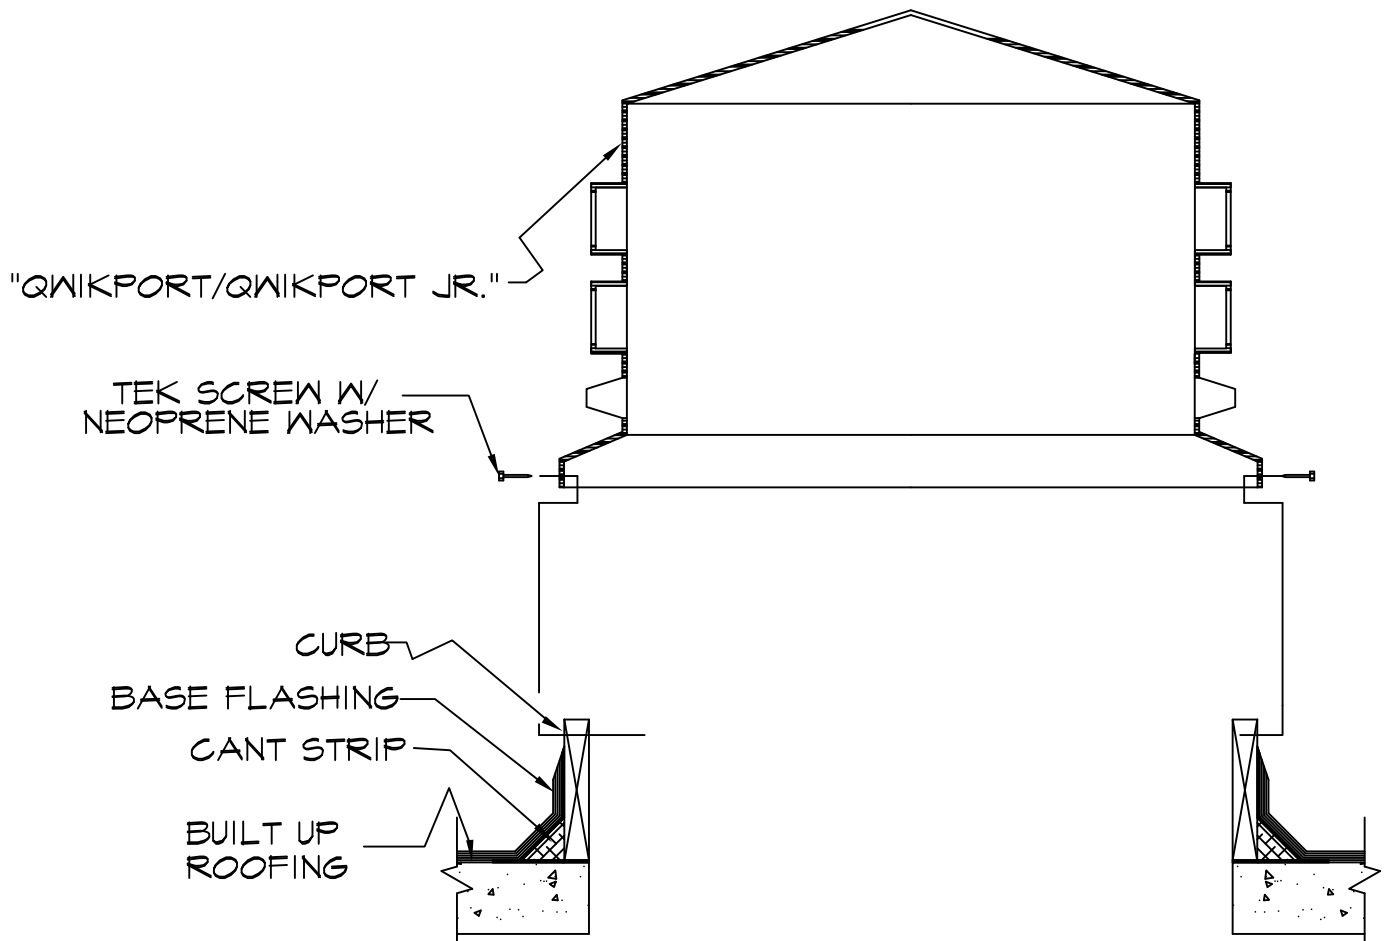

QWIKPORT/QWIKPORT JR.
INSTALLATION

CONSULT A LICENSED ARCHITECT
FOR EACH INSTALLATION

INSIDE FLASHING DIMENSIONS

QWIKPORT: 27" x 39 1/4"

QWIKPORT JR.: 26" x 36"