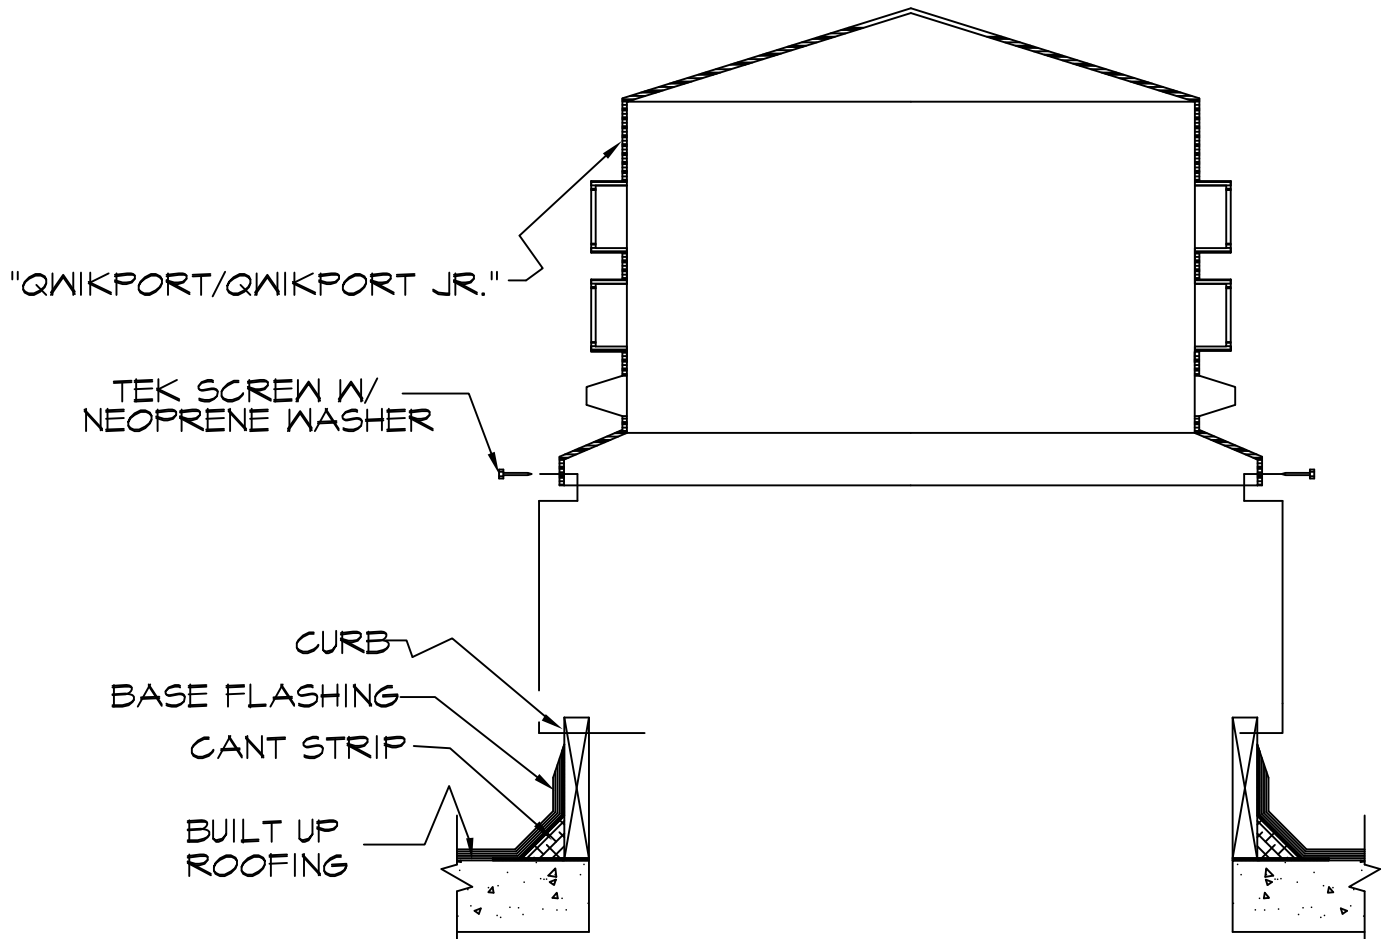

QWIKPORT/QWIKPORT JR.  
INSTALLATION

CONSULT A LICENSED ARCHITECT  
FOR EACH INSTALLATION

Note:  
curbs are not included and should be designed by an architect

INSIDE FLASHING DIMENSIONS

QWIKPORT: 27" x 39 1/4"

QWIKPORT JR.: 26" x 36"